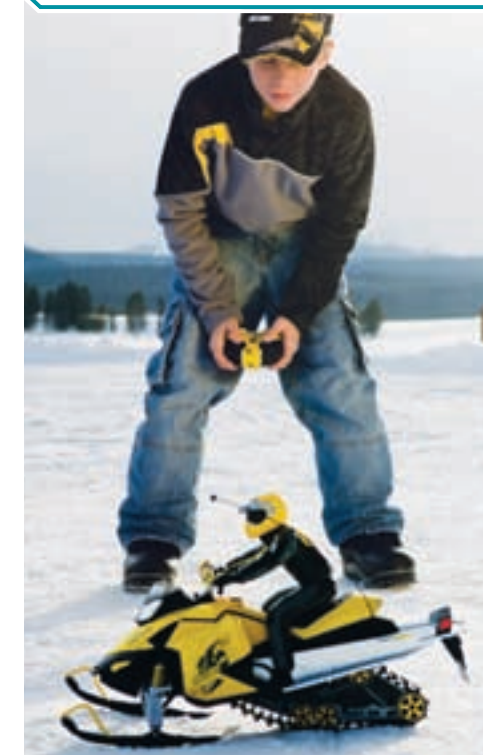

484910001

NEW SKI-DOO HOOD SHIELD "X"

- Made of premium, high-impact acrylic ▪ Lasting shine/will not fade ▪ Easy no-drill installation
- Different models offered to fit most trucks and SUV's

484922471

NEW SKI-DOO HITCH PLUG

- Gives your truck a custom finished look
- Keeps dirt, snow and other debris out of your receiver ▪ Fits 2" (5 cm) receivers

484950001

RADIO CONTROL SKI-DOO SNOWMOBILE MX Z[®] X[®]

- 17" (43 cm) radio control on REV-XP platform ▪ Fully-functional with rider ▪ Working headlights and tail lights
- Designed for use indoors, outdoors, on hard surfaces and snow ▪ Includes spare skis with wheels for hard surface play ▪ 8 years old and up