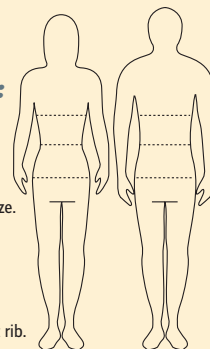

S/M	L/XL
KIDS/TEEN	13 - 2 1/2	3 - 6

GLOVES AND MITTS MEASURE PALM WIDTH

	XS	S	M	L	XL	2XL	3XL
MEN CM	6 1/2	8	9	10	11 1/2	13	14
LADIES CM	5	6 1/2	8	9	10	11 1/2	-

HELMETS

	XS	S	M	L	XL	2XL	3XL
HELMET SIZE	6 1/2 - 6 3/4	6 3/4 - 7	7 1/8 - 7 1/4	7 3/8 - 7 1/2	7 3/8 - 7 3/4	7 3/8 - 8	8 1/8 - 8 1/4
HEAD (CM)	53 - 54	55 - 56	57 - 58	59 - 60	61 - 62	63 - 64	65 - 66

JUNIOR HELMETS

	S	M	L
HEAD (CM)	48 - 49	50 - 51	52 - 53

WHAT CODE REPRESENTS YOUR SIZE?

1) Find your size.
2) The corresponding code is **THE CODE** you use to complete the part number on your order.

Example: 440 227__90
Size: M = code "06",
Therefore 440 227**06**90

SIZE	CODE	SIZE	CODE	SIZE	CODE
ONE SIZE	00	1	20	3-4	79
XXS	01	2	21	5-6	52
XS	02	3	22	7-8	54
S	04	4	23	10-12	49
M	06	5	24	14-16	50
MT	07	6	25	25-38	66
L	09	7	27	30-38	68
LT	10	8	28	38-46	69
XL	12	9	29	38-48	67
XLT	13	10	30	S/M	72
2XL	14	11	31	L/XL	73
2XLT	15	12	32	2XL/3XL	74
3XL	16	13	33	5XL	88
3XLT	17	14	34		
4XL	18	16	35		
4XLT	19				

HOW TO MEASURE:

For best results, have someone else take measurements. Measure body in underwear. Tape must be snug but not tight. If measurements fall between two sizes, order the larger size.

Height: Without shoes, standing with heels and back against a wall.

Chest: Along fullest part, parallel to the floor, keeping arms at sides.

Waist: Immediately below the lowest rib.

Hips: Across the fullest part of the seat.

Arm length: Hand on hip, from center back neck bone, along shoulder point, around elbow to bottom of wrist bone.

Inseam: Without shoes, from crotch to the floor.

POWDER BOARD

1. 1 or 2 rider design ▪ 50" (127 cm)
   - Foam sled ▪ Four handles ▪ Slick skin bottom
   - 8 years old and up ▪ 4 different graphics available
2. 6308600080